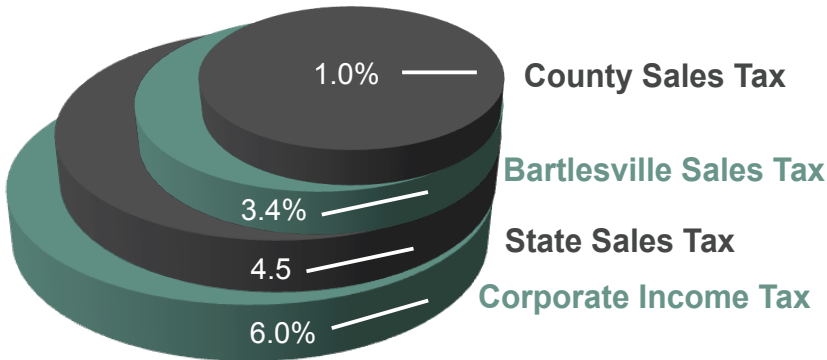

Climate

AT A GLANCE

Populations

51,932	36,389	3,472
Washington County	Bartlesville	Dewey

City Government

Bartlesville	Type of Government	Manager/Council
	Planning Commission	Yes
	Zoning Regulations	Yes
	Property Tax	.841%
	2017 effective rate of fair market value	
	Fire Insurance Rating	3

Dewey	Type of Government	Manager/Council
	Zoning Regulations	Yes
	City Sales Tax	3.0
	State Sales Tax	4.5
	Property Tax	1.395%
	2016 effective rate of fair market value	
Fire Insurance Rating	6	

Dewey Race Percentage

Statistics provided by the U.S. Census Bureau www.census.gov/quickfacts and the Oklahoma Department of Commerce www.okcommerce.gov