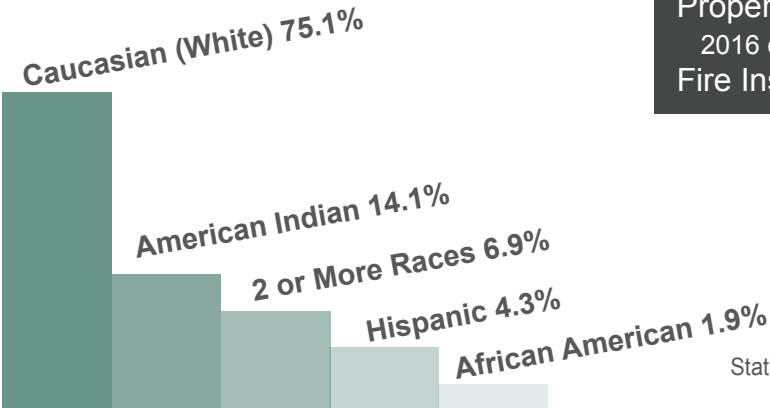

Dewey Race Percentage

Statistics provided by the U.S. Census Bureau www.census.gov/quickfacts and the Oklahoma Department of Commerce www.okcommerce.gov