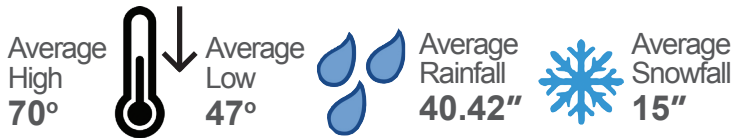

Climate

AT A GLANCE

Populations

51,932	36,389	3,472
Washington County	Bartlesville	Dewey

City Government

Bartlesville	Type of Government	Manager/Council
	Planning Commission	Yes
	Zoning Regulations	Yes
	Property Tax	.841%
	2017 effective rate of fair market value	
	Fire Insurance Rating	3

Dewey	Type of Government	Manager/Council
	Zoning Regulations	Yes
	City Sales Tax	3.0
	State Sales Tax	4.5
	Property Tax	1.395%
	2016 effective rate of fair market value	
Fire Insurance Rating	6	

Dewey Race Percentage

Statistics provided by the U.S. Census Bureau www.census.gov/quickfacts and the Oklahoma Department of Commerce www.okcommerce.gov