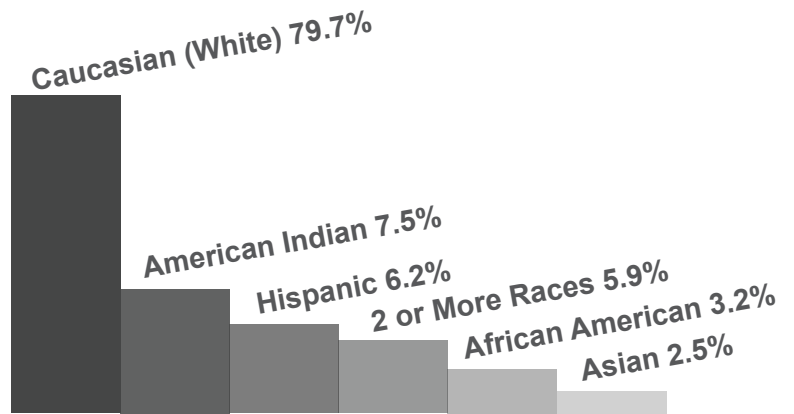

Bartlesville Race Percentage

Washington County Geography

County	County Size	Elevation	Bartlesville
Washington County	415.45 sq. miles	700 ft	22.74 sq/mi