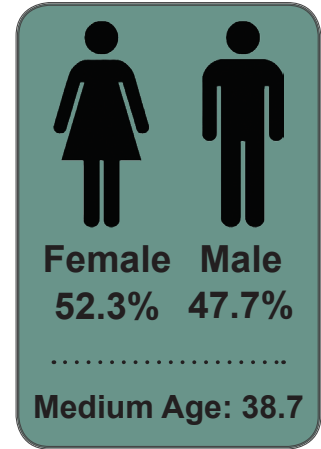

BARTLESVILLE QUICK FACTS

16,768 Bartlesville households

Bartlesville homeownership rate is 65.5%

Average travel time to work is 12 minutes

30.8% of persons age 25+ have a Bachelor's degree or higher

91.5% of persons age 25+ have a High School Diploma or higher

WASHINGTON COUNTY

Median Household Income

Oklahoma has the 6th lowest cost of living in the United States

Bartlesville Race Percentage

Washington County Geography

County	County Size	Elevation	Bartlesville
Washington County	415.45 sq. miles	700 ft	22.74 sq/mi