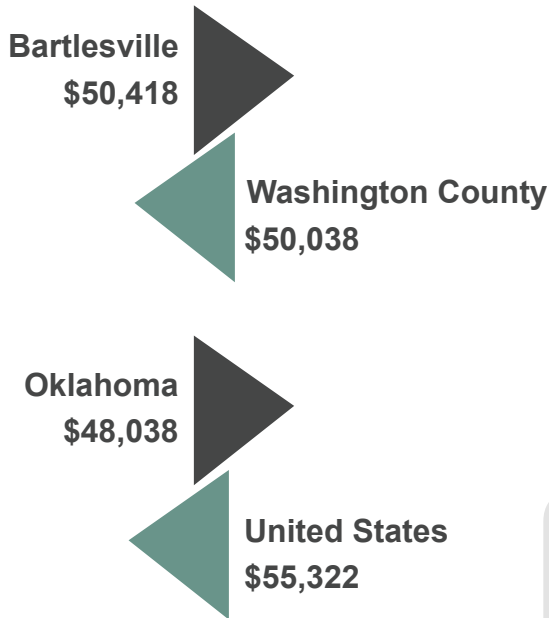

BARTLESVILLE QUICK FACTS

16,768 Bartlesville households

Bartlesville homeownership rate is 65.5%

Average travel time to work is 12 minutes

30.8% of persons age 25+ have a Bachelor's degree or higher

91.5% of persons age 25+ have a High School Diploma or higher

WASHINGTON COUNTY

Median Household Income

Oklahoma has the 6th lowest cost of living in the United States

Bartlesville Race Percentage

Washington County Geography

County	County Size	Elevation	Bartlesville
Washington County	415.45 sq. miles	700 ft	22.74 sq/mi