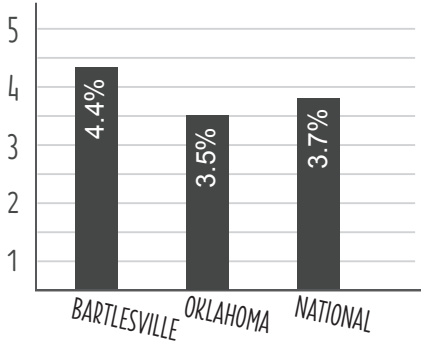

BARTLESVILLE QUICK FACTS

16,768 Bartlesville households

Bartlesville homeownership rate is 65.5%

Average travel time to work is 12 minutes

30.8% of persons age 25+ have a Bachelor's degree or higher

91.5% of persons age 25+ have a High School Diploma or higher

WASHINGTON COUNTY

Median Household Income

Oklahoma has the 6th lowest cost of living in the United States

Bartlesville Race Percentage

Washington County Geography

County	County Size	Elevation	Bartlesville
Washington County	415.45 sq. miles	700 ft	22.74 sq/mi

Climate

Average Unemployment Rate (November 2018)

AT A GLANCE

Populations

51,932	36,389	3,472
Washington County	Bartlesville	Dewey

City Government

Bartlesville	Type of Government	Manager/Council
	Planning Commission	Yes
	Zoning Regulations	Yes
	Property Tax	.841%
	2017 effective rate of fair market value	
	Fire Insurance Rating	3